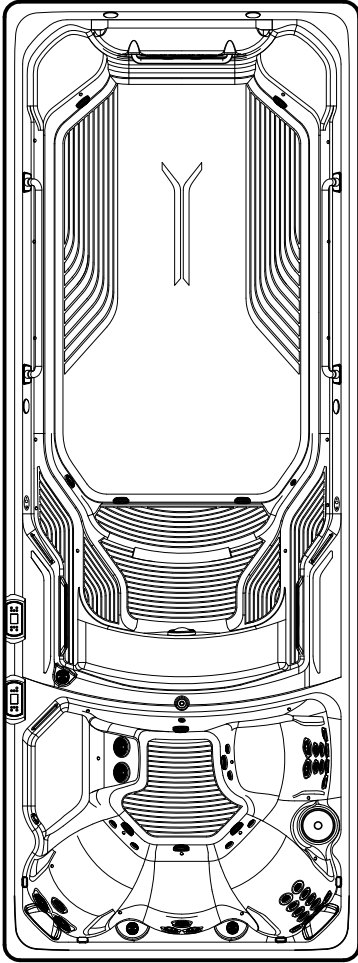

2018
X2000
SWIM
20' x 7.5'
58" High

DOOR SIDE
SCALE: 1/4" = 1'-0"