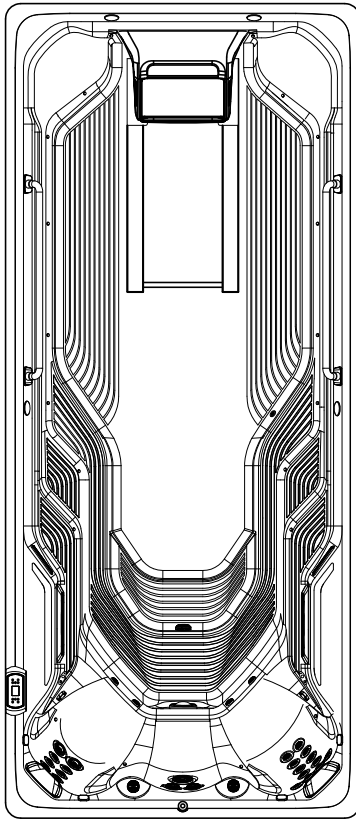

2017
E700
SWIM & TREADMILL
17' x 7.5'
58" High

DOOR SIDE
SCALE: 1/4" = 1'-0"