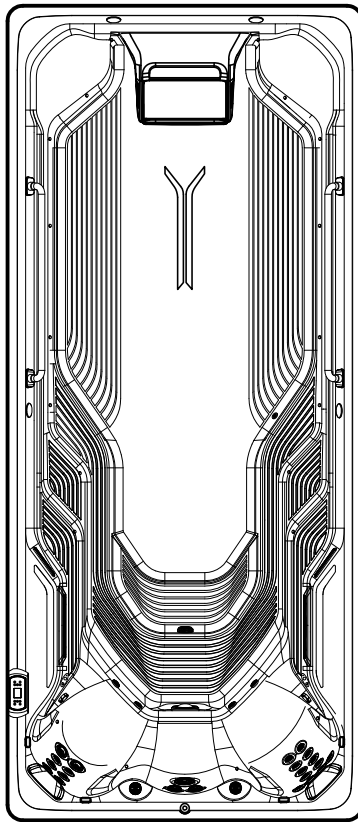

2017
E700
SWIM
17' x 7.5'
52" or 58" High

DOOR SIDE
SCALE: 1/4" = 1'-0"