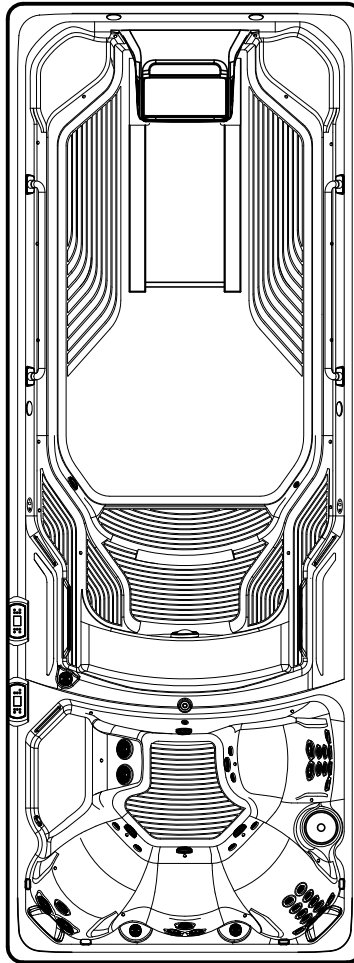

2017
E2000
SWIM & TREADMILL
20' x 7.5'
58" High

DOOR SIDE
SCALE: 1/4" = 1'-0"